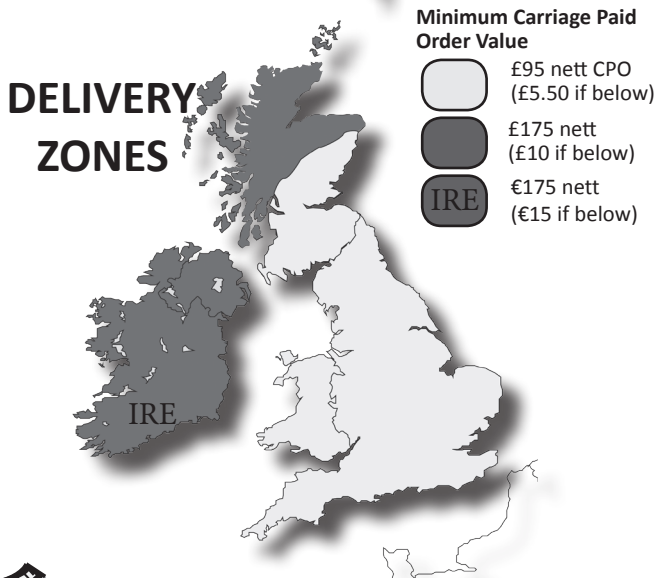

All orders will be supplied in our standard pack quantities.
Full terms & conditions of sale available on request.

PRODUCT SPECIFICATION

We reserve the right to adjust product specification in line with our policy of continuous development. Although we endeavour to match finishes and effects, occasionally slight variations may occur from batch to batch during the manufacturing process. Therefore any finishes or sizing should be used as a guide only and not specification.

RETURN MERCHANDISE

Written authorisation must be obtained from Select Hardware Ltd before merchandise may be returned.
All merchandise must be shipped on a pre-paid basis and is subject to a 10% handling charge.

CLAIMS

Claims for shortage of goods must be made within 3 working days from receipt of goods.

PRICING

Prices may be subject to change without prior notice. Prices exclude VAT.

ORDER ACKNOWLEDGEMENT

Confirmation/acknowledgement of order receipt are not sent as standard procedure. However they are available with prior notification.

TITLE

Goods supplied remain the property of Select Hardware Ltd until payment is received in full.

OVERDUE ACCOUNTS

We reserve the right to charge interest on a daily basis @ 2% above the Bank of England Base Rate on all overdue accounts.

Delivery

Standard 3 - 5 working day service.
For next day guaranteed delivery please call the Select Sales Department for details.