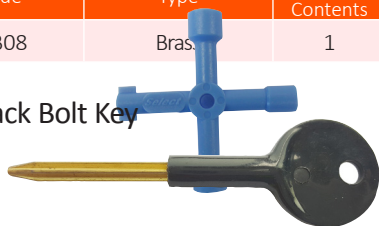

Rack Bolt Key

Code	Type	Pack Contents
BB998	Security Rack Bolt Key	1